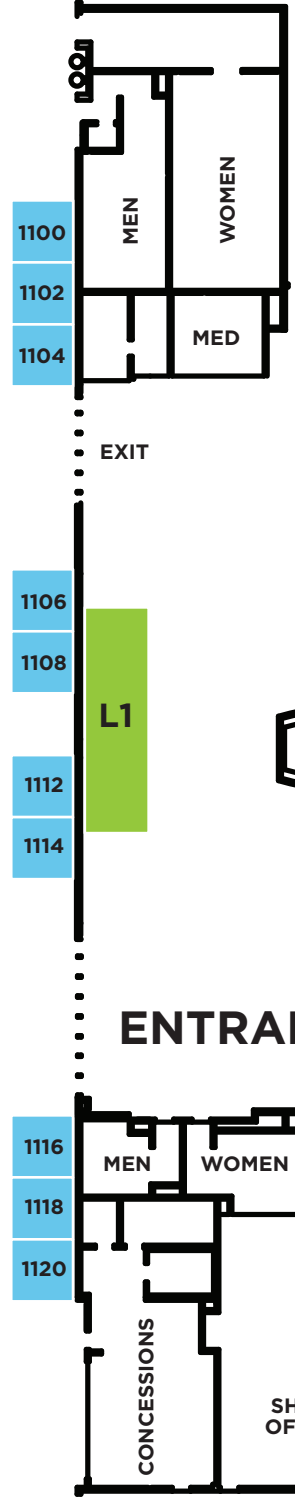

PORTLAND HOLIDAY MARKET

NOVEMBER 18-21, 2021

SHOW HOURS

THURSDAY - SUNDAY
10AM-6PM

The floor plan is subject to change. Every effort has been made to ensure accuracy until and through press time. Last-minute changes or additions are at the show office. Show admission refunds will not be granted due to a change in listing.

LOUNGE

LOUNGE

SantaLand

REINDEER

TRAIN
144

EXHIBIT HALL E

ENTRANCE

1100
1102
1104

1106
1108

1112
1114

1116
1118
1120

MEN
WOMEN

CONCESSIONS

SHOW OFFICE

WILL CALL

L1

EXIT

EXIT

EXIT

EXIT

EXIT

EXIT

SOUTH E ROLL-UP DOOR

953 951 949 947 945
852 850 848 846 844